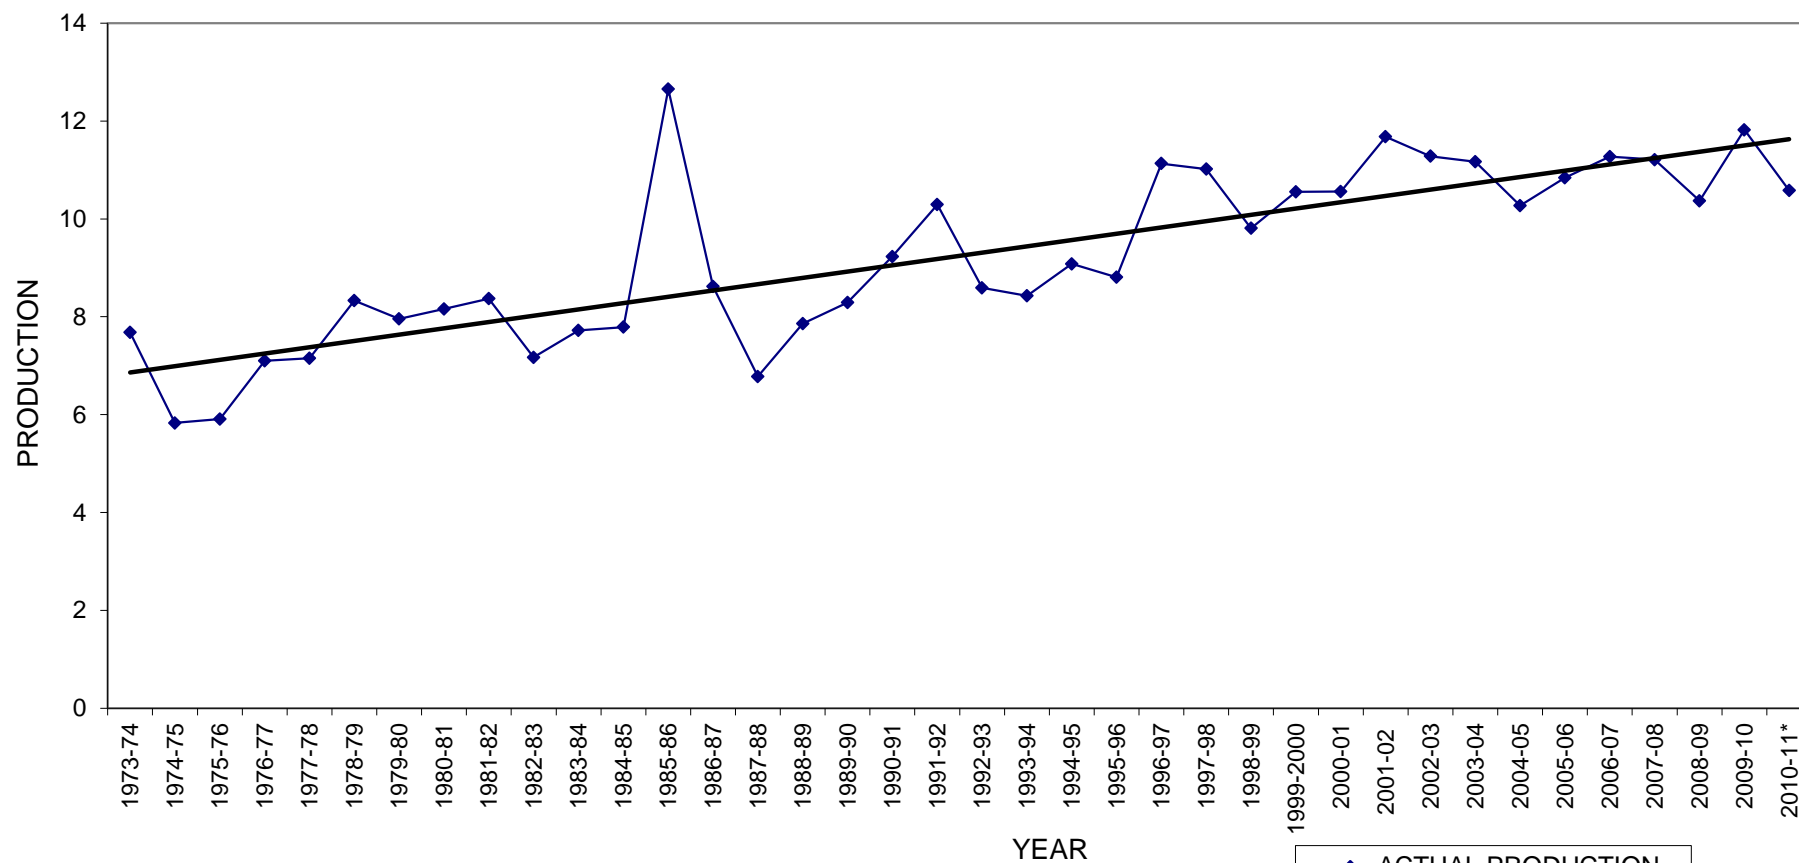

# JUTE & MESTA - ALL INDIA PRODUCTION

MILLION Bales of 180 Kgs. each

\* Based on 4th Advance estimate as on 19-07-11